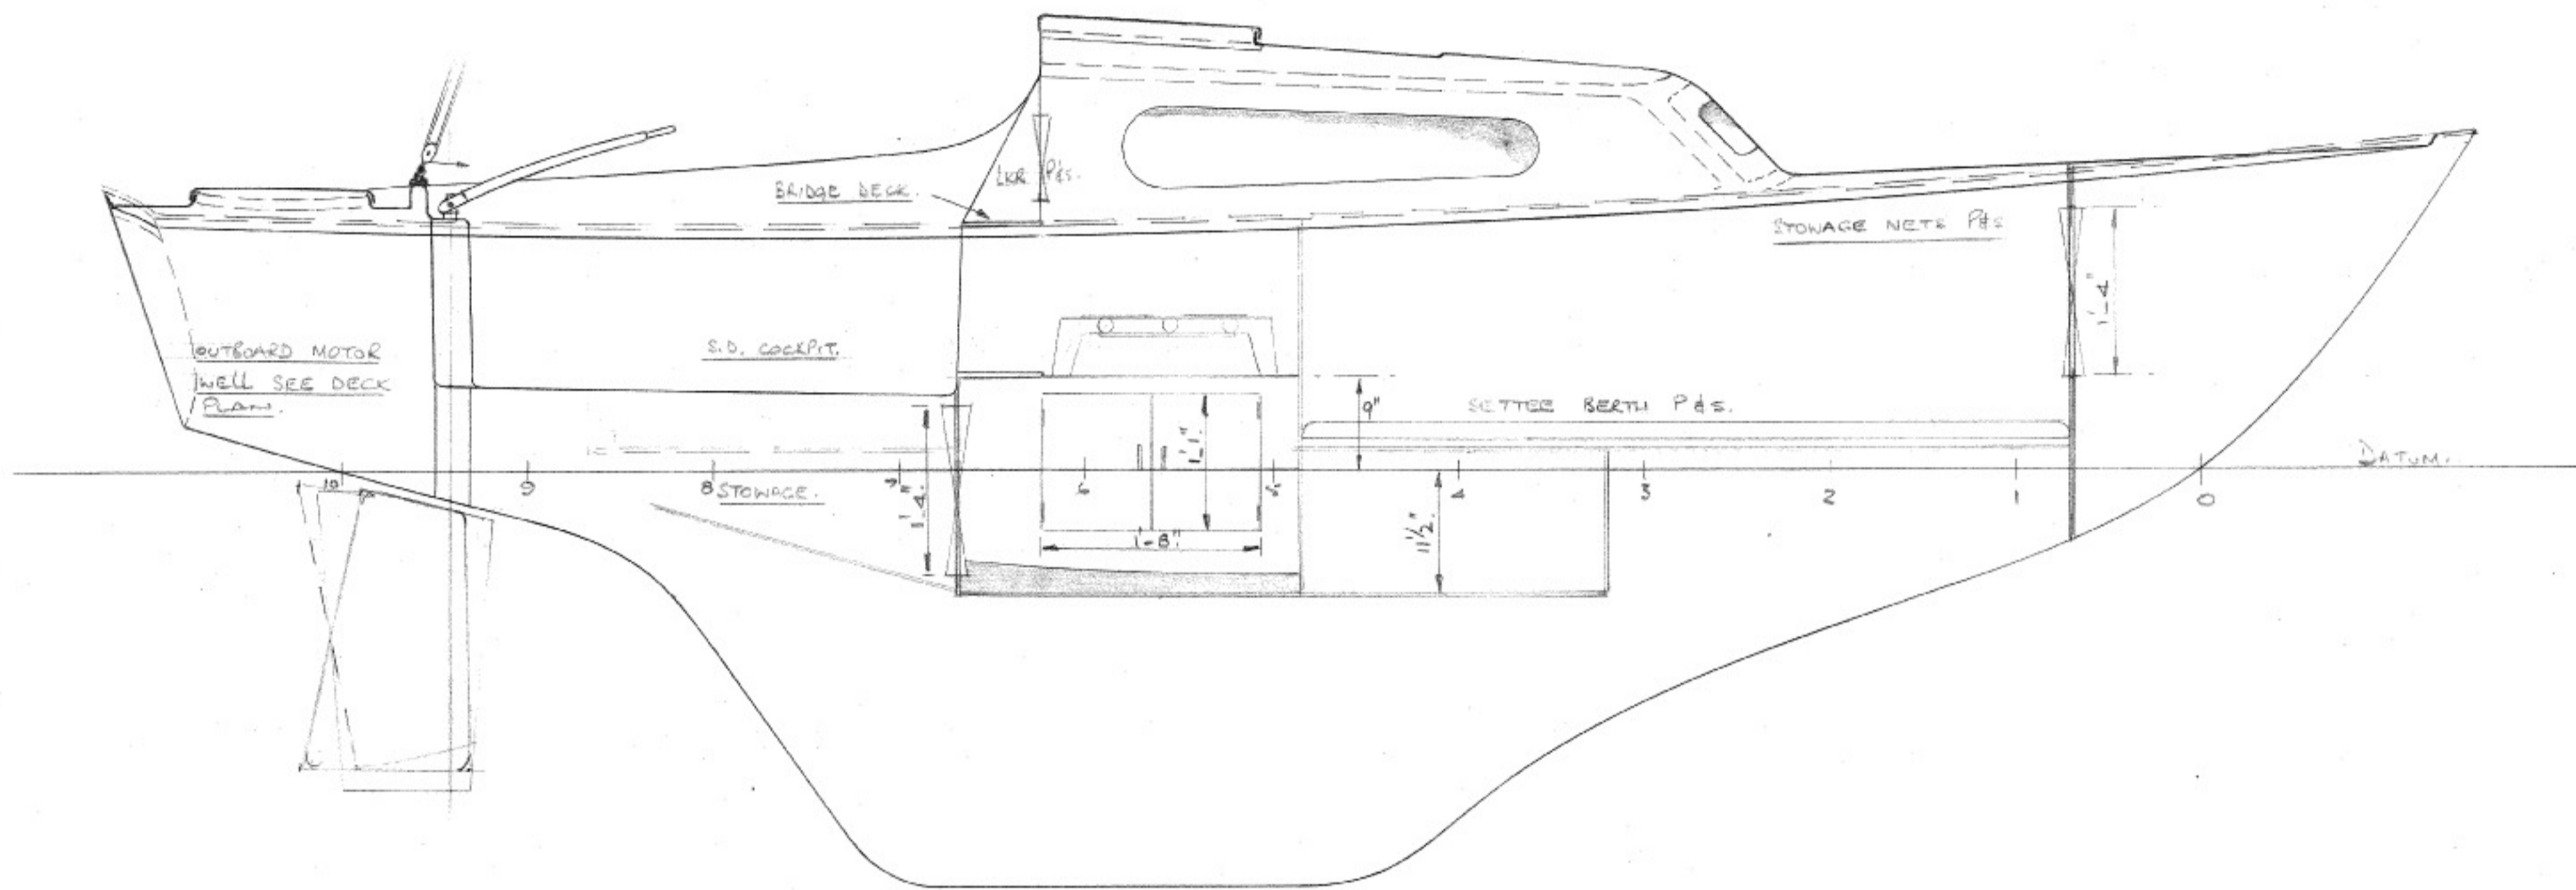

HURLEY 18⁰

GENERAL ARRANGEMENT (FIN KEEL).

SCALE :- 1" = 1'-0"

HURLEY 18 Aux. SLOOP, FIN.	
DATE :- 3. 9. 65.	GENERAL ARRANGEMENT.
DRG NO. A. 6/4	
SCALE :- 1" = 1'-0"	
IAN L. ANDERSON A.M.R.I.N.A. 7, HAULEY RD. DARTMOUTH, DEVON.	