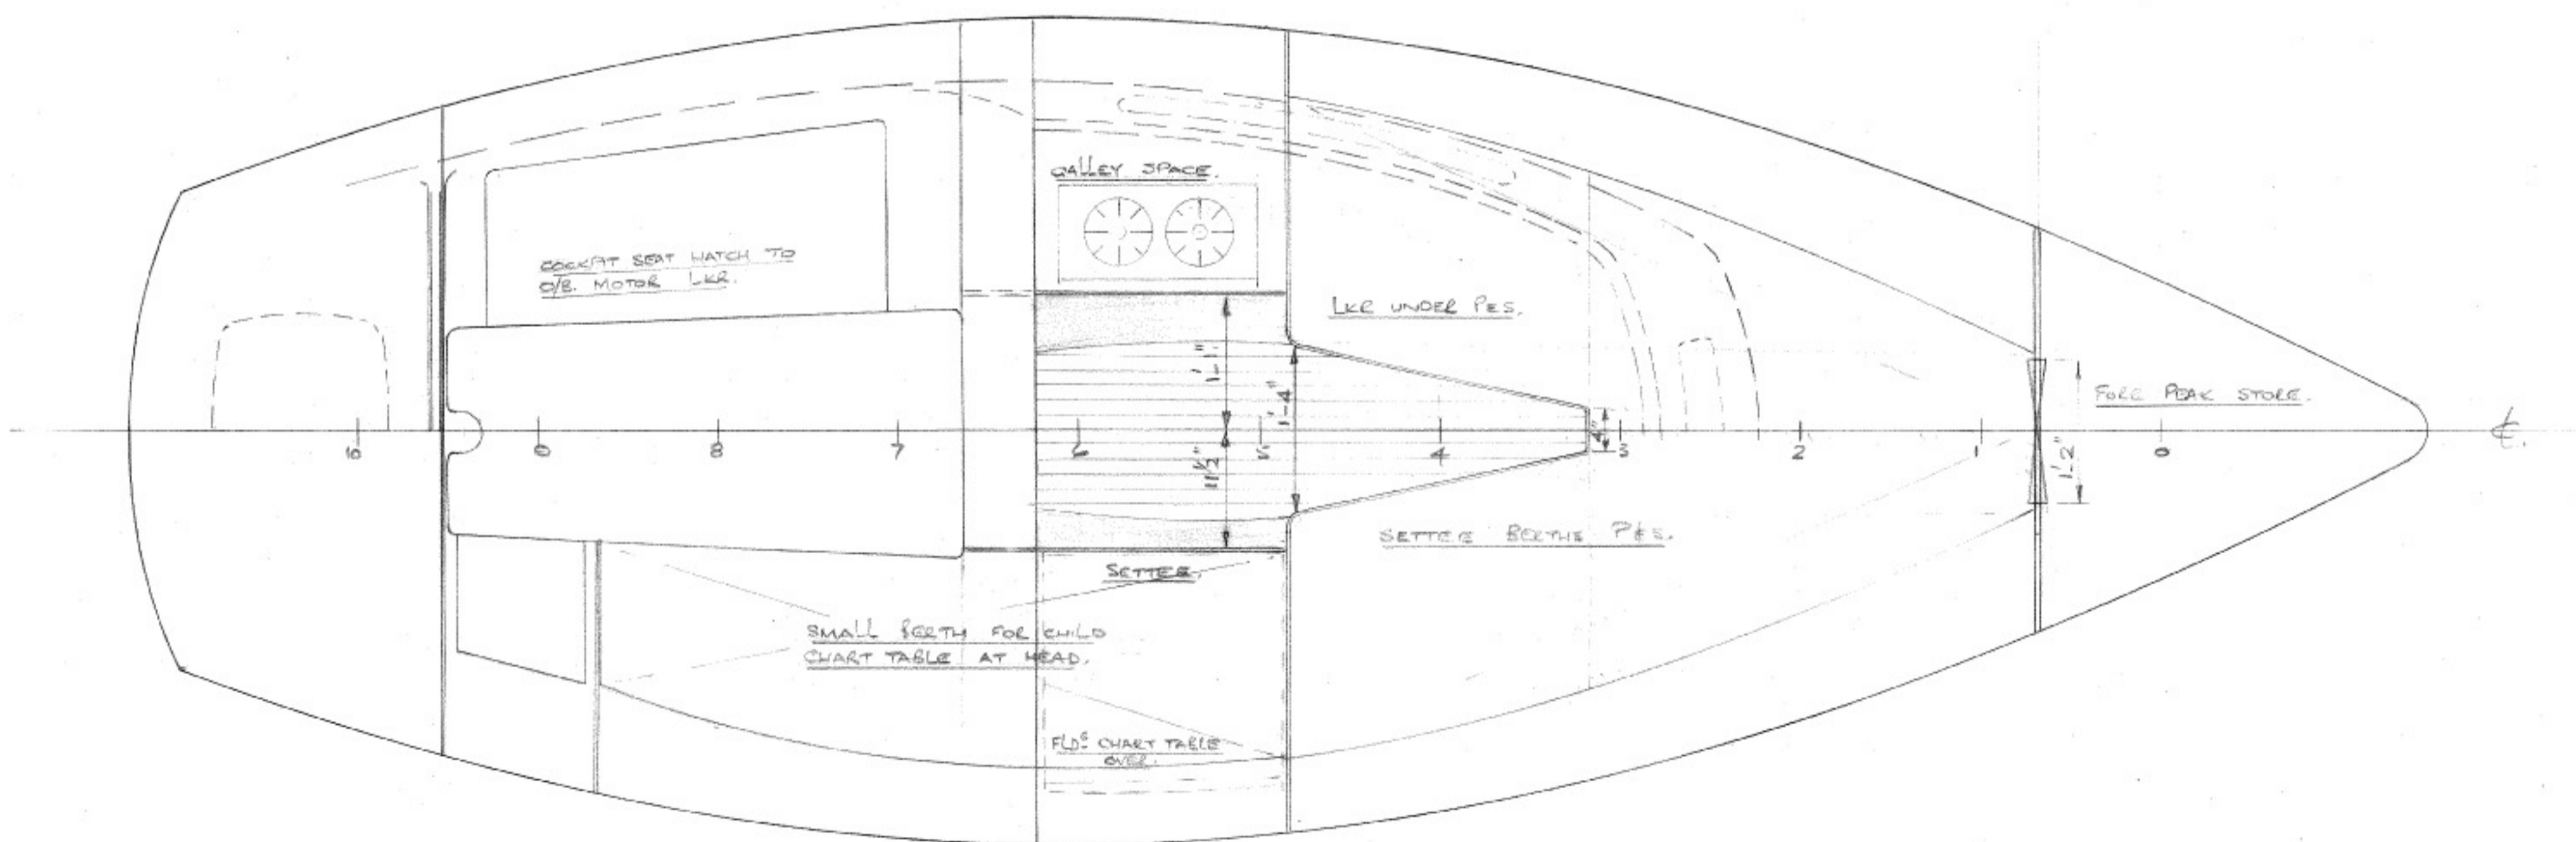

HURLEY 18⁰

GENERAL ARRANGEMENT (FIN KEEL).

SCALE :- 1" = 1'-0"

HURLEY 18 Aux. SLOOP, FIN.	
DATE :- 3. 9. 65.	GENERAL ARRANGEMENT.
DRG NO. A. 6/4	
SCALE :- 1" = 1'-0"	
IAN L. ANDERSON A.M.R.I.N.A. 7, HAULEY RD. DARTMOUTH, DEVON.	