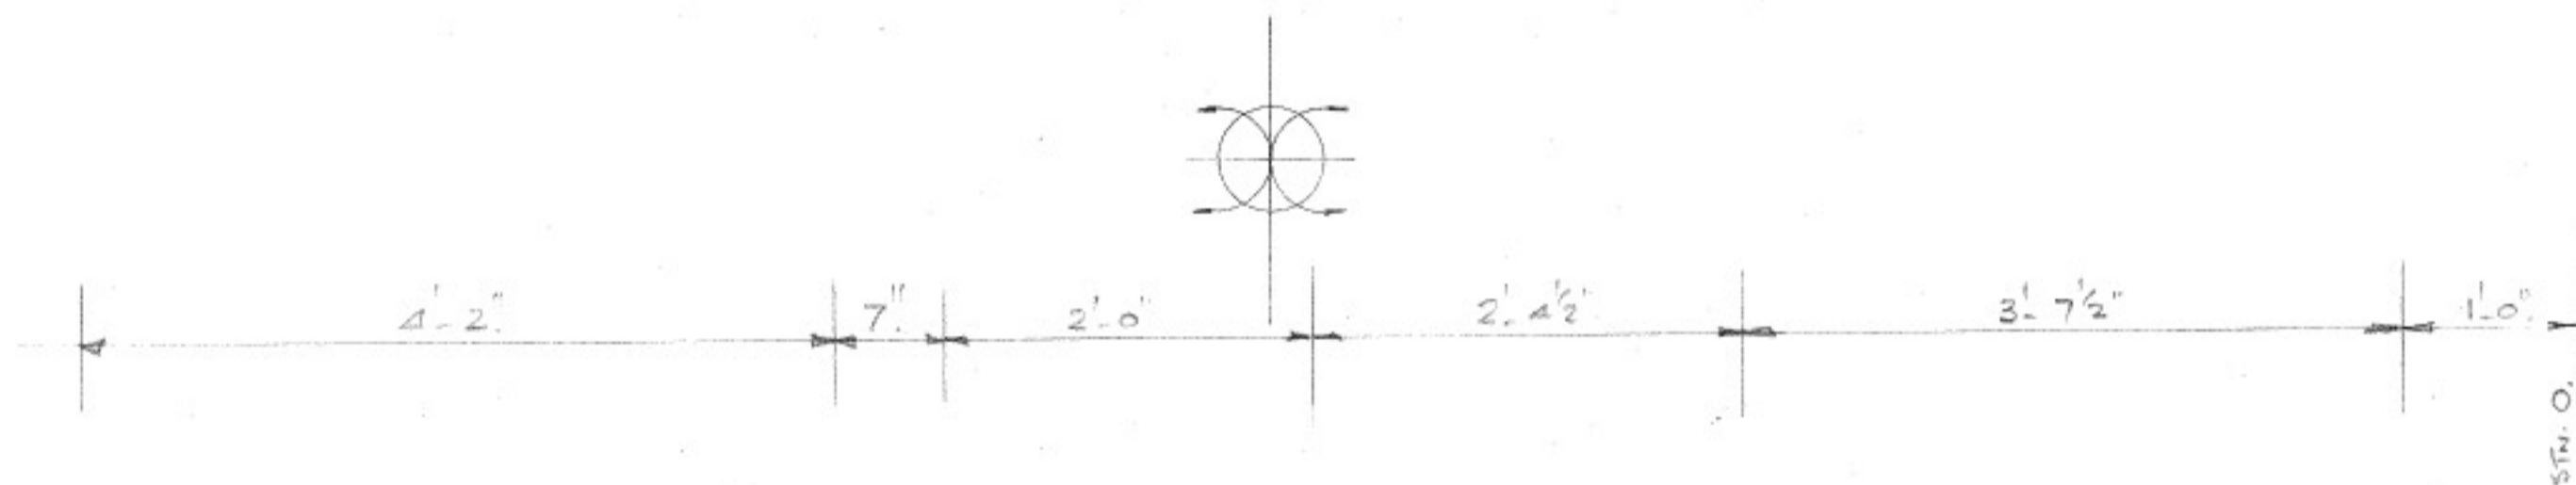

HURLEY 18⁰

GENERAL ARRANGEMENT (FIN KEEL).

SCALE :- 1" = 1'-0"

HURLEY 18 Aux. SLOOP, FIN.	
DATE :- 3. 9. 65.	GENERAL ARRANGEMENT.
DRG NO. A. 6/4	
SCALE :- 1" = 1'-0"	
IAN L. ANDERSON A.M.R.I.N.A. 7, HAULEY RD. DARTMOUTH, DEVON.	